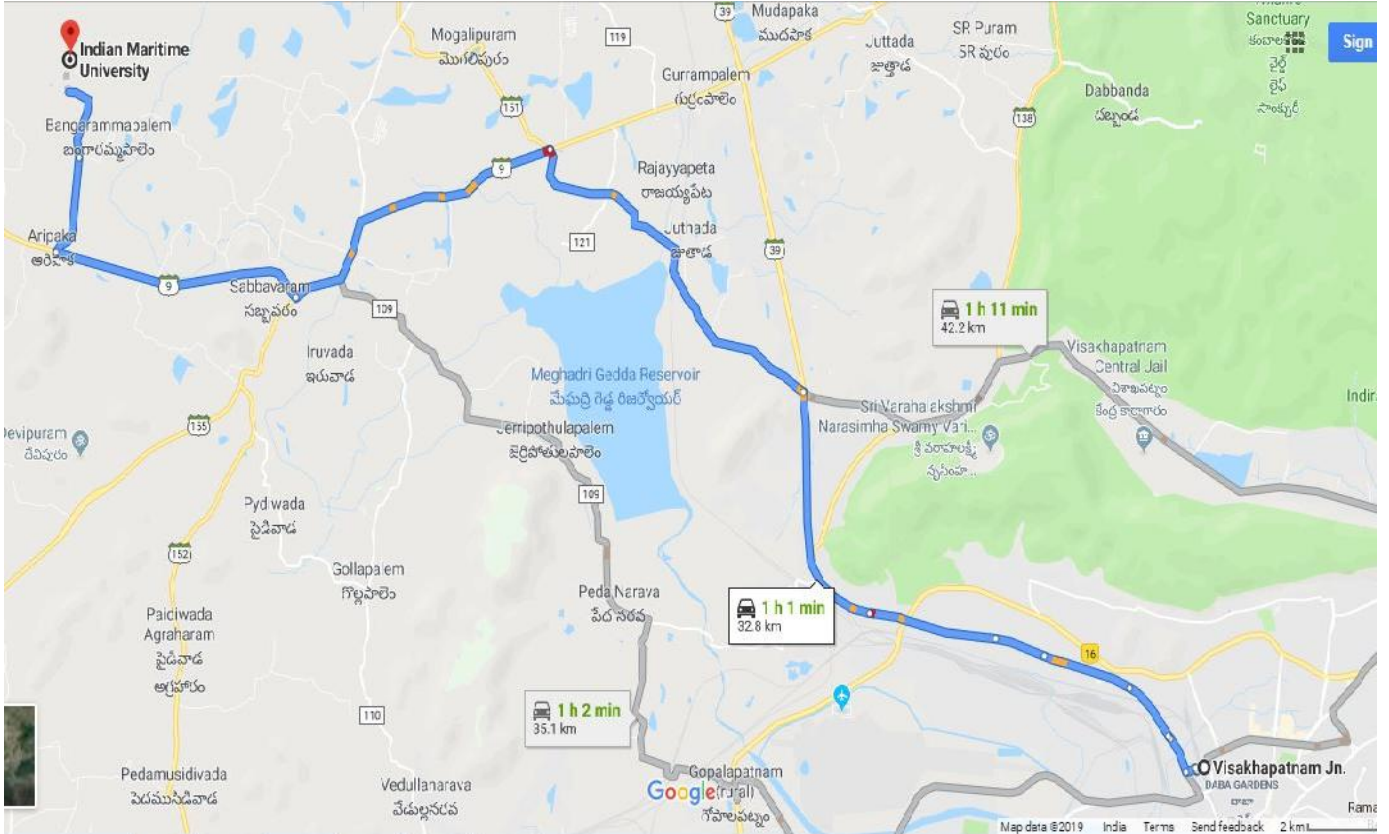

IMU Visakhapatnam campus will be functioning at the new campus students are requested to report to the new campus at the following address.

Our new Campus address:

Indian Maritime University
Visakhapatnam Campus
Vangali Village, Tekkalipalem Post
Near Rayavarapu Agraharam, Sabbavaram Mandal
Visakhapatnam – 531035
Andhra Pradesh, India.

Nearest rod connectivity from Sabbavaram Junction:

Chodavaram Road, Opp Aripaka Junction
Near Rayavarapu Agraharam
Vangali.

<https://goo.gl/maps/ce93UVxsuZvgXbfeA> -Click here